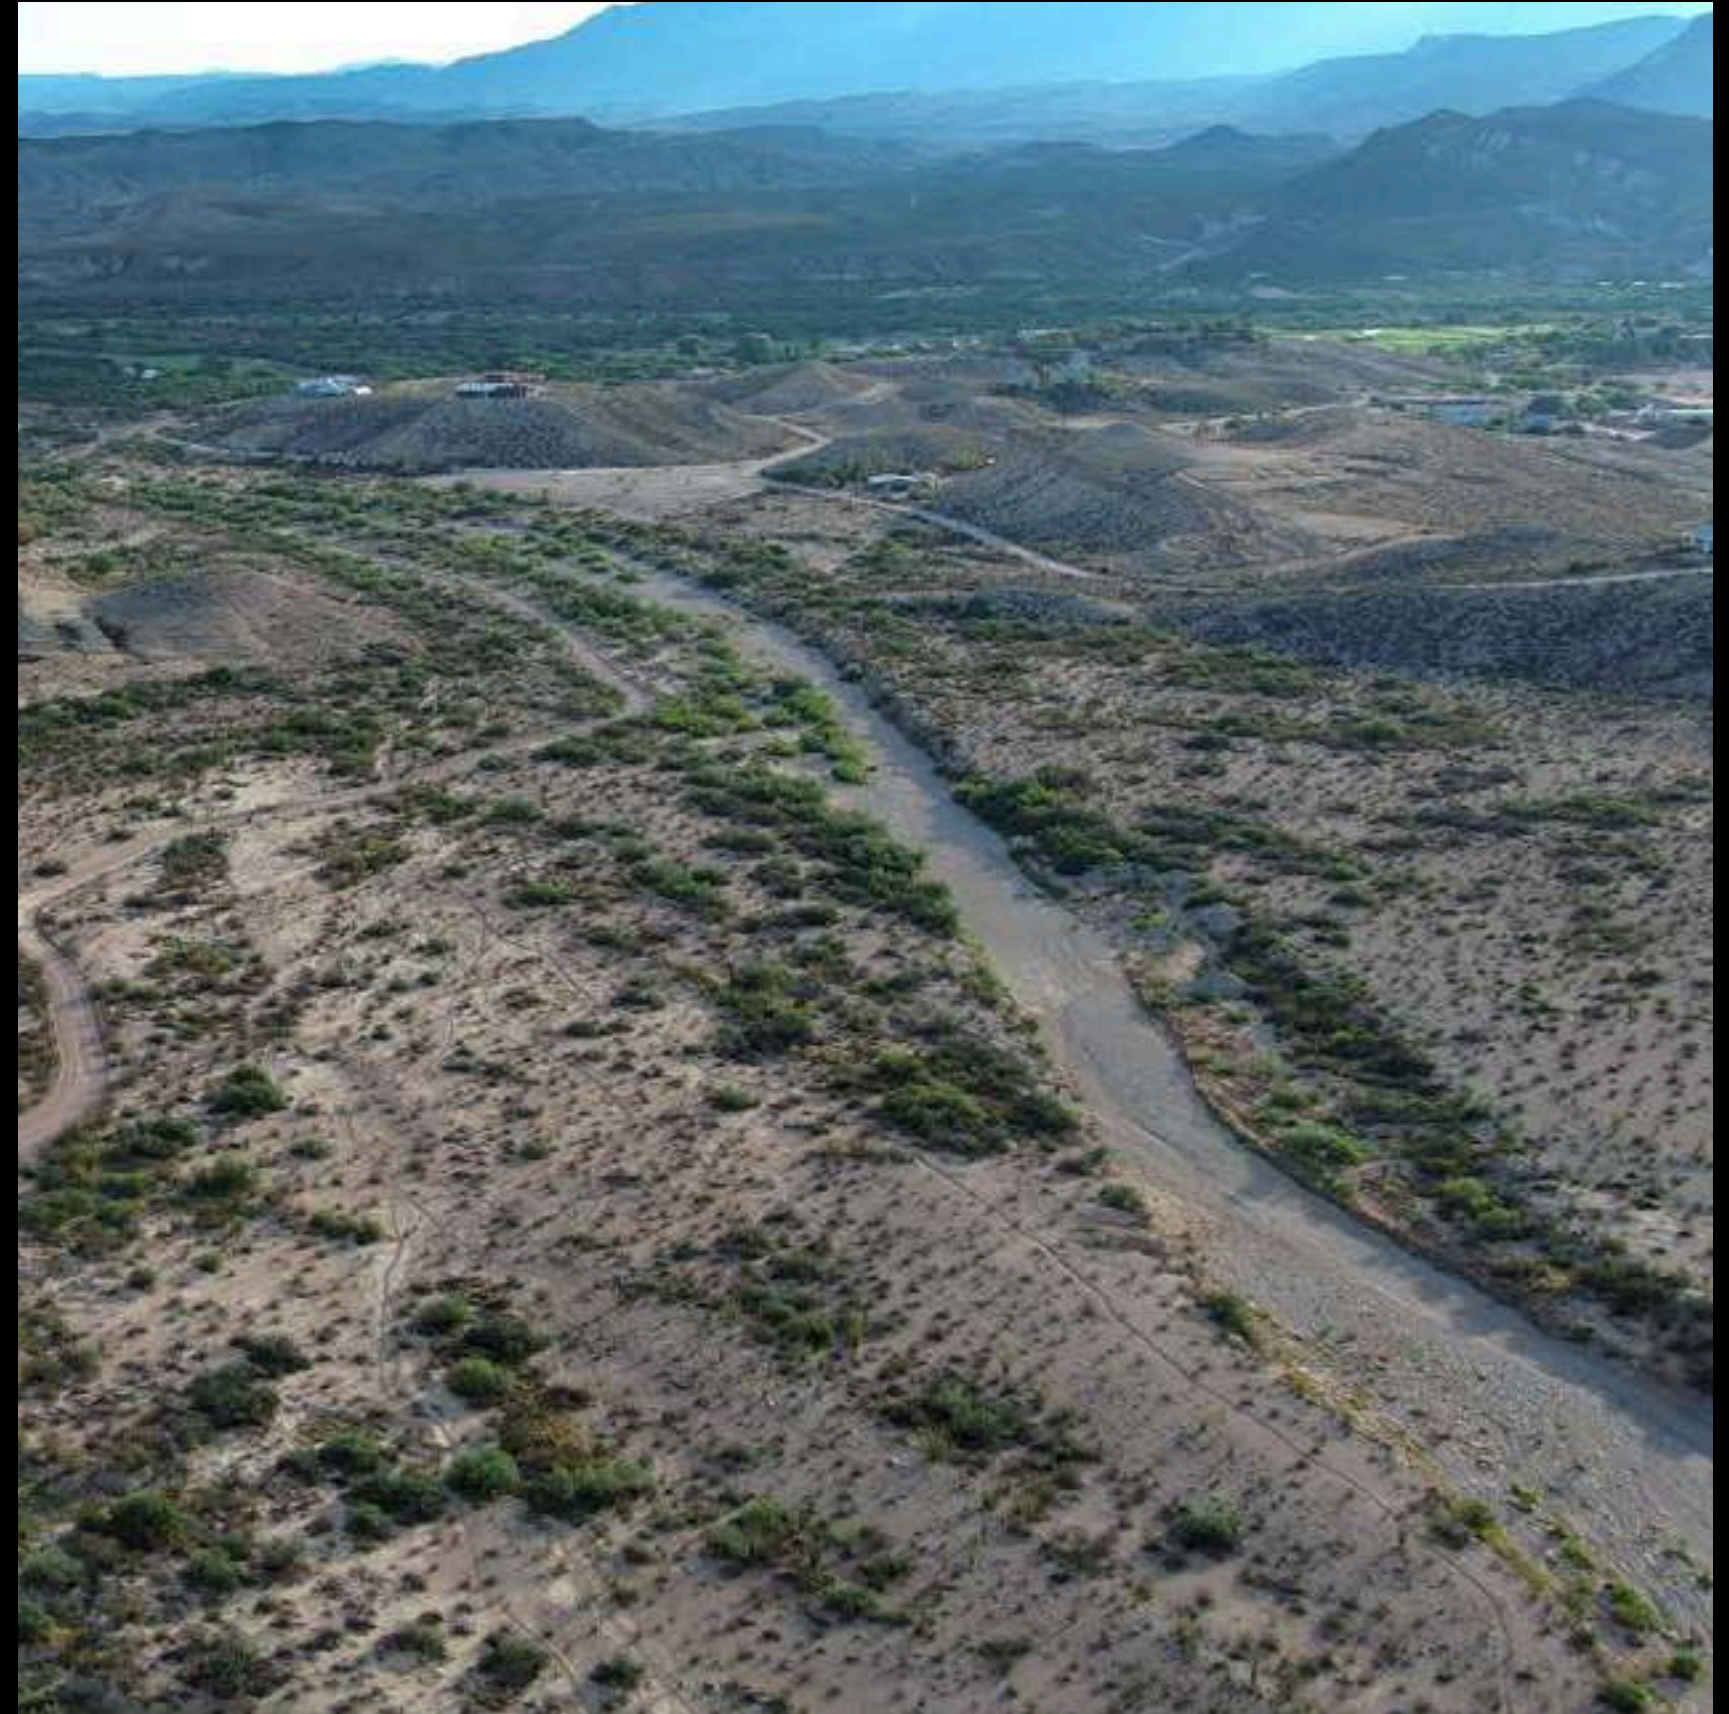

Comanche Mesa Subdivision

BLOCK	CAD	LOT	ACREAGE	PRICE
2	27708	3	.81	$50,250.00
2	27739	34	.31	$31,250.00
2	27642/3	37&8	.49	$50,000.00
2	27744/5	39&40	.4	$50,000.00
2	27746	41	.39	$31,250.00
2	27747	42	.97	$62,500.00
2	27748	43	.67	$50,000.00
2	27752/3	47&48	.58	$50,000.00
2	27754	49	.92	$62,500.00