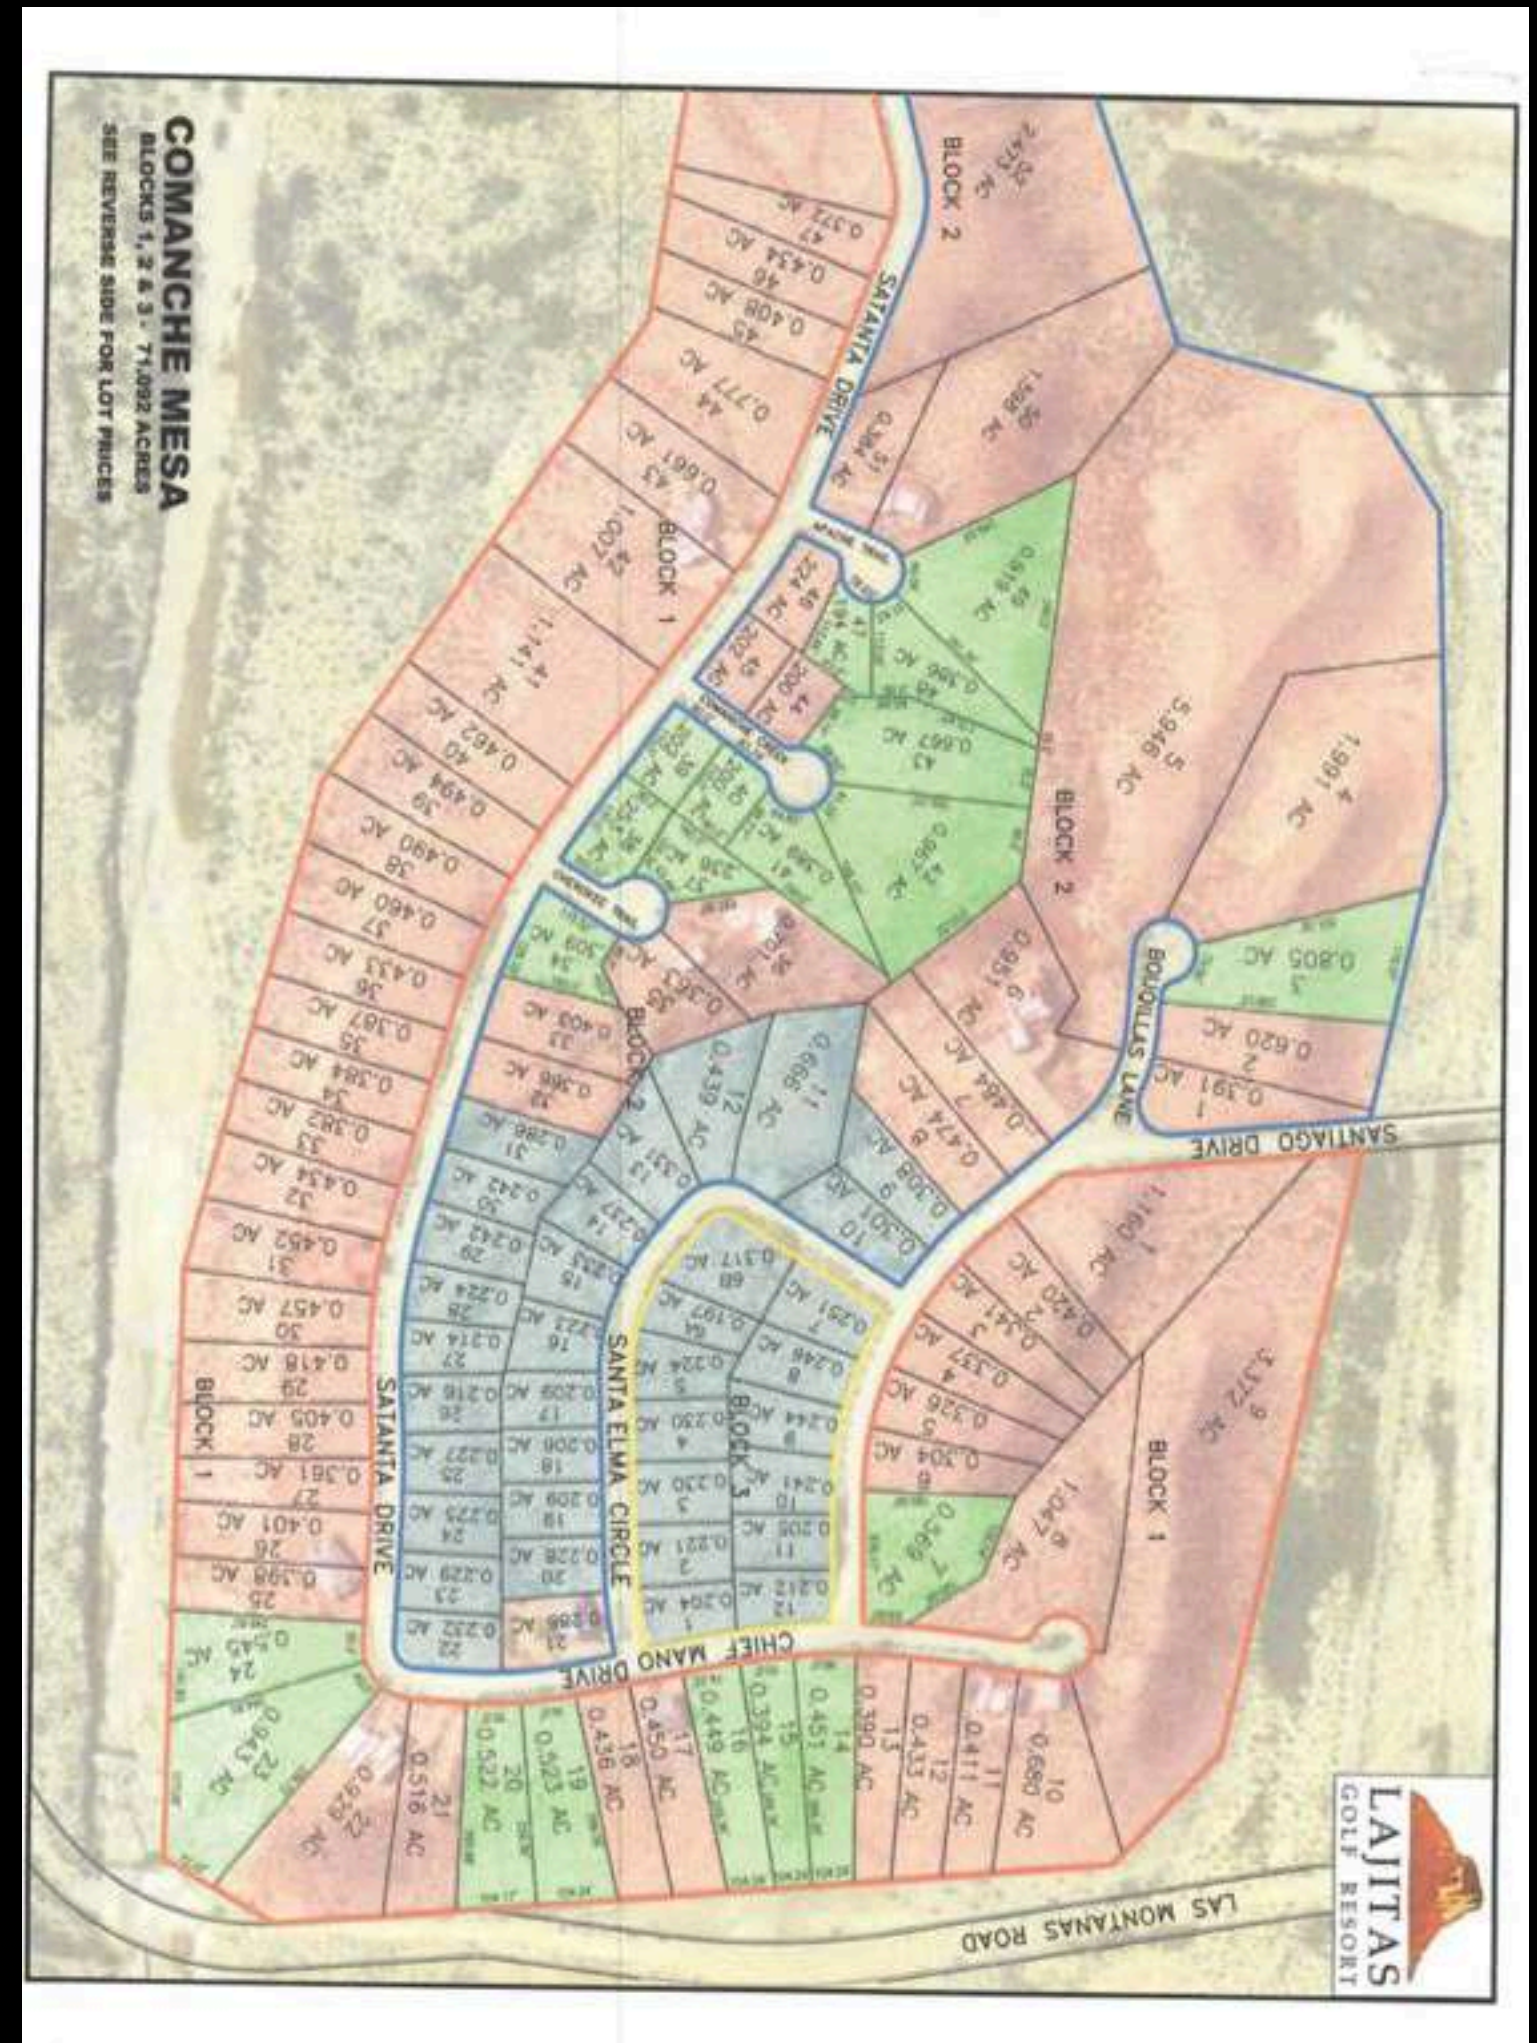

*the Real Estate
Ranch*

THE REAL ESTATE RANCH

P R E S E N T S C O M A N C H E M E S A -
S U B D I V I S I O N A T L A J I T A S G O L F R E S O R T

Comanche Mesa Subdivision:

Comanche Mesa

Soak in the beauty of Comanche Mesa, one of Lajitas Golf Resort's first subdivisions. Marvel at panoramic views of the stables, golf course, Lajitas Mesa, Chisos Mountains, and Santa Elena Canyon.

- 2,500 sq. ft. minimum homes
 - Conveniently located 20 minutes from Terlingua
- This peaceful, picturesque community is perfect for enjoying the charm of Lajitas and the star-filled skies.

Enjoy The Amazing **Lajitas Golf Resort**

Comanche Mesa Subdivision

BLOCK	CAD	LOT	ACREAGE	PRICE
1	27671	7	.57	\$50,000.00
1	27676	14	.45	\$25,000.00
1	27677	15	.39	\$25,000.00
1	27678	16	.45	\$25,000.00
1	27680	19	.52	\$43,750.00
1	27681	20	.52	\$43,750.00
1	27683	23	.97	\$68,750.00
1	27684	24	.55	\$75,000.00

Comanche Mesa Subdivision

BLOCK	CAD	LOT	ACREAGE	PRICE
2	27708	3	.81	\$50,250.00
2	27739	34	.31	\$31,250.00
2	27642/3	37&8	.49	\$50,000.00
2	27744/5	39&40	.4	\$50,000.00
2	27746	41	.39	\$31,250.00
2	27747	42	.97	\$62,500.00
2	27748	43	.67	\$50,000.00
2	27752/3	47&48	.58	\$50,000.00
2	27754	49	.92	\$62,500.00